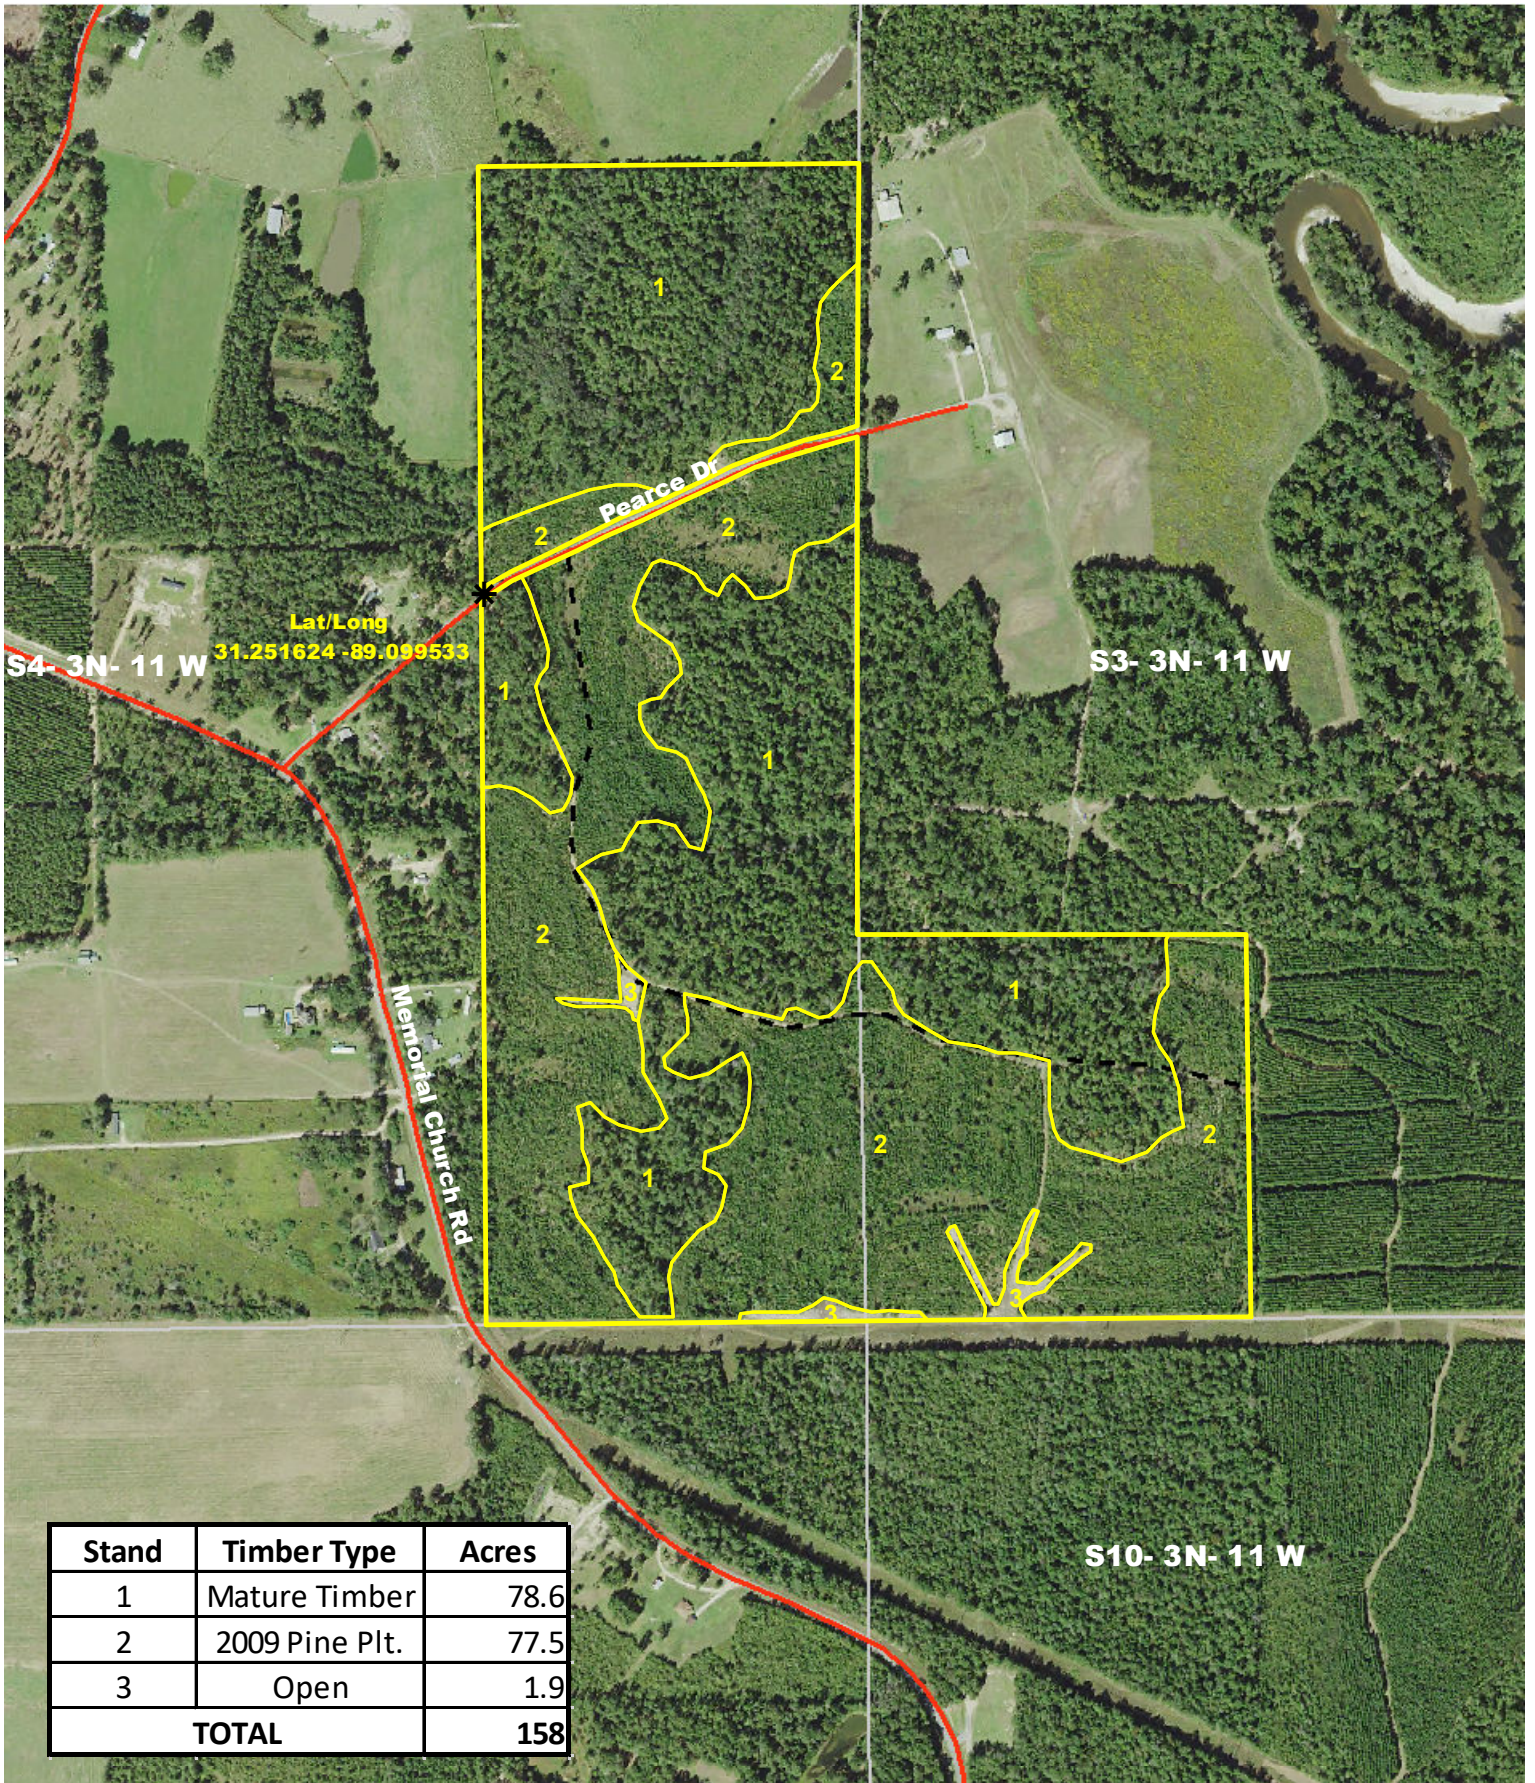

AERIAL STAND MAP
 Raulston Tract
 Sections 3, 4, T3N, R11W
 Perry County, Mississippi

Stand	Timber Type	Acres
1	Mature Timber	78.6
2	2009 Pine Plt.	77.5
3	Open	1.9
TOTAL		158